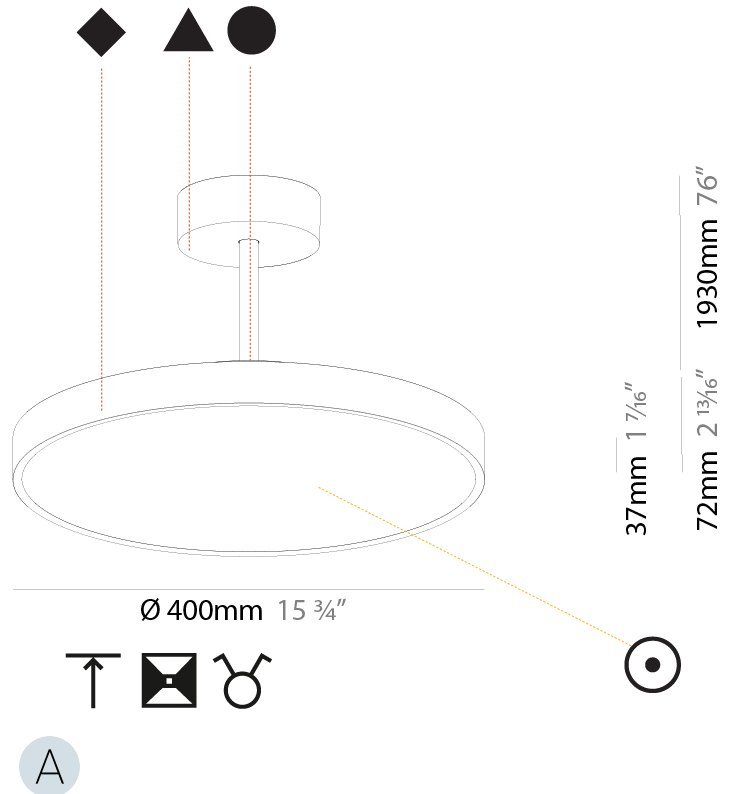

GENERAL

Series: Sign Diva Tube
Subseries: Sign Diva Tube
Brand: Prolicht
Division: Architectural
Mounting Type: Suspension
Mounting Location: Ceiling
Subcategory: Pendant

PHYSICAL

Shape: Round
Diameter (mm): 400
Diameter (in): 15 3/4
Height (mm): 72
Height (in): 2 13/16
Max. Overall Height (mm): 2002
Max. Overall Height (in): 78 13/16
Light Distribution: Direct / Indirect
Weight (kg): 3.314
Weight (lbs): 7.306
Diffuser: [PMMA - Opal](#) / [Micro-Prism](#) / [Sparkling Secret](#) / [Vintage Industrial](#)
Fixture Finish: [SSR / BKV / CWI / CRY / HAB / UFT / ITA / RUA / FTG / MYG / LOD / PUS / FRO / FUP / KIA / POP / BLS / SPG / MEY / GOH / GUM / CHC / COM / ABZ / JAG / OBR / MOS / ROR](#)
Fixture Material: [Extruded Aluminum](#) / [Steel](#)

ELECTRICAL

Lamp Type: LED (Zhaga Standard)
Input Wattage (W): 30
Total Output Wattage (W): 27.8
Dimming: [Tri-Mode (Non-Dimming and Phase Dimming (120Vac only) and 0-10V Dimming)](#)
Driver Included: Yes
Driver Location: Integrated
Driver Type: Constant Current - Universal
Driver Class: Class 2
Input Voltage (V): 120 - 277
Constant Current (MA): 500 / 350

LED

Color Temperature (*K): [3000](#) / [3500](#) / [4000](#)
Max. Delivered Lumen (lm): 3049 / 3019 / 3055 / 3117
Nominal Lumen (lm): 4182 / 4142 / 4189 / 4275
CRI: >90 CRI
Lamp Life (hrs): 50000

OPTICAL

RATINGS AND CERTIFICATIONS

Certified By: Certified for North American Standards
IP rating: IP20